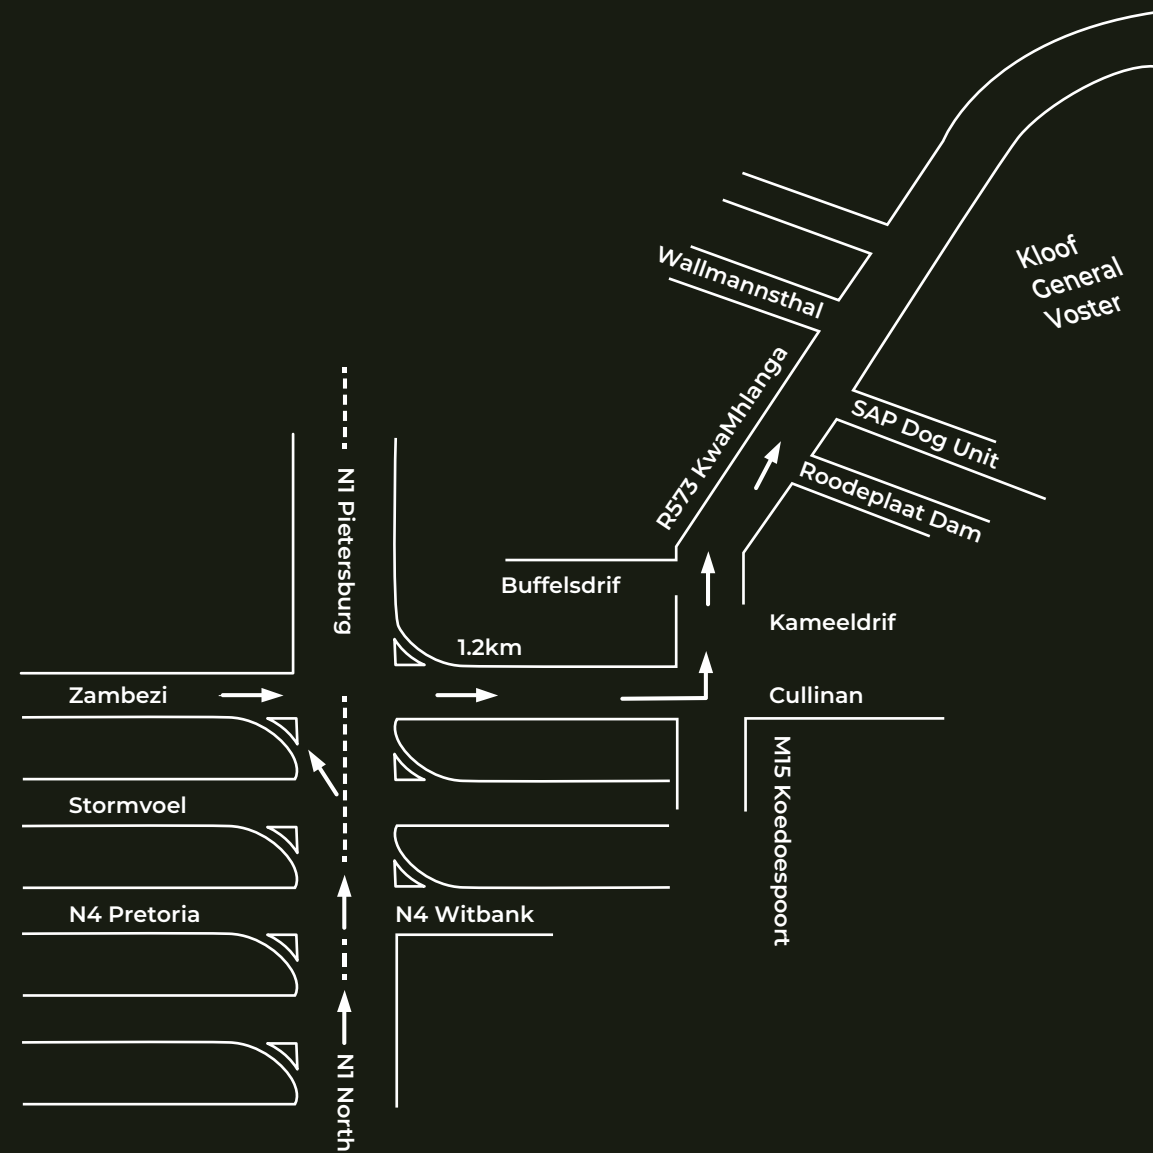

CONTACT US

Telephone

012 735 9913 / 4

E-mail

info@intundla.co.za

Website

www.intundla.co.za

1. Take the Sefako Makgato (Zambezi) off-ramp (Bakwena Tollgate) on the N1 North (Polokwane (Pietersburg) Highway)
2. Turn right into Zambezi Road towards Cullinan
3. Turn left at the second traffic light onto the R573 KwaMhlanga Road
4. Proceed for 26km, turn left at the Hammanskraal turn-off and continue for 3km on the gravel road

Intundla Game Lodge & Bush Spa entrance is on your left

GPS Coordinates:
S25' 30min 24.6 sec
E28' 27min 55.1sec

SITE VISITS

We allow site visits by appointment only on the following days.

Monday - Friday 08h00 - 17h00

Saturdays 09h00 to 17h00