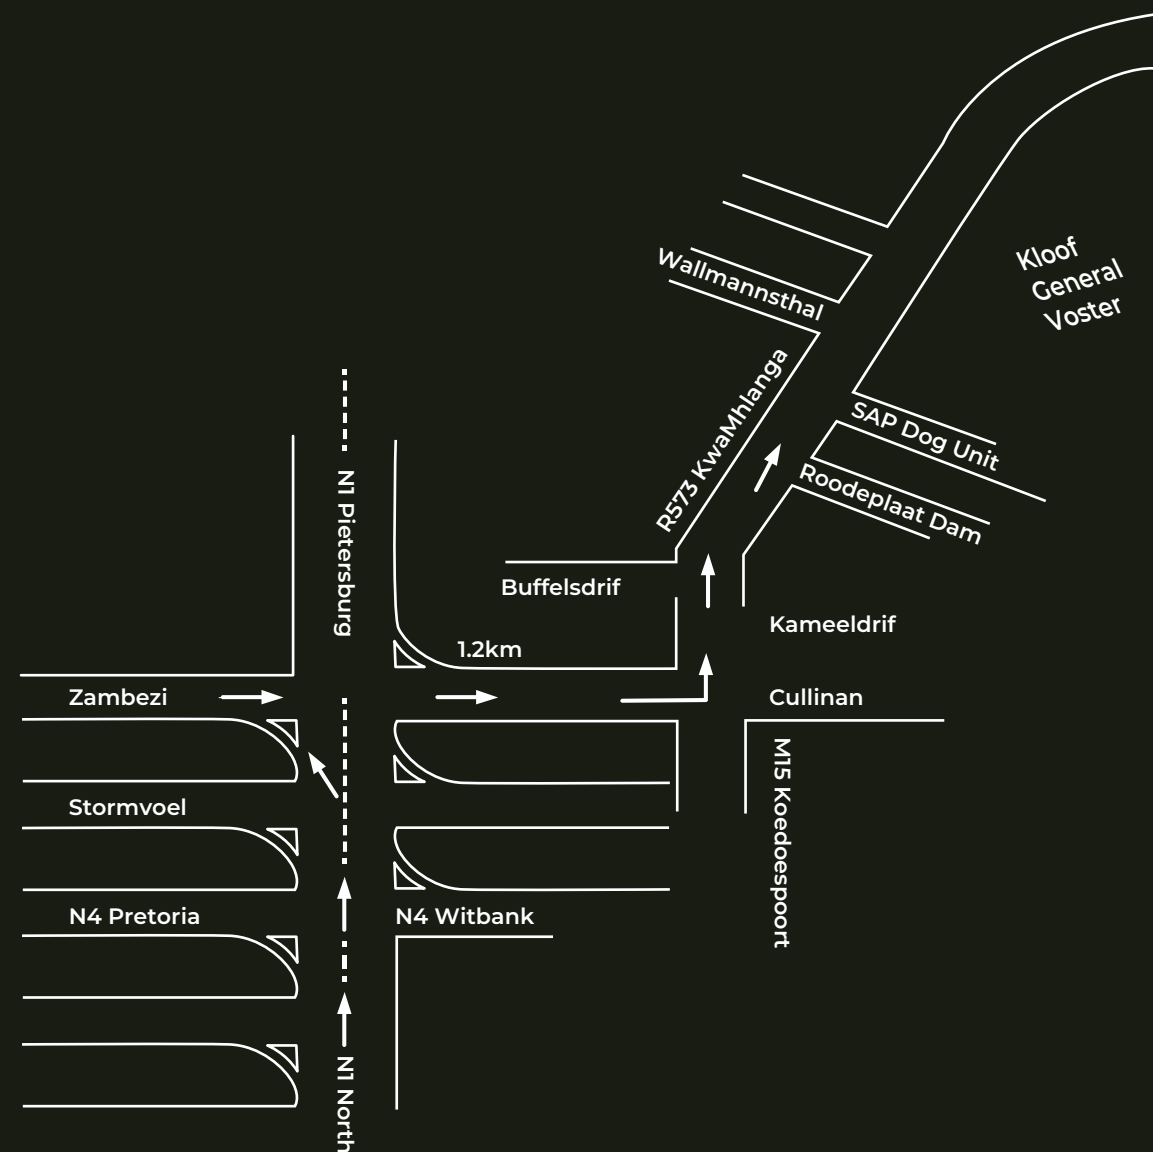

CONTACT US

Telephone

012 735 9913

E-mail

4info@intundla.co.za

Website

www.intundla.co.za